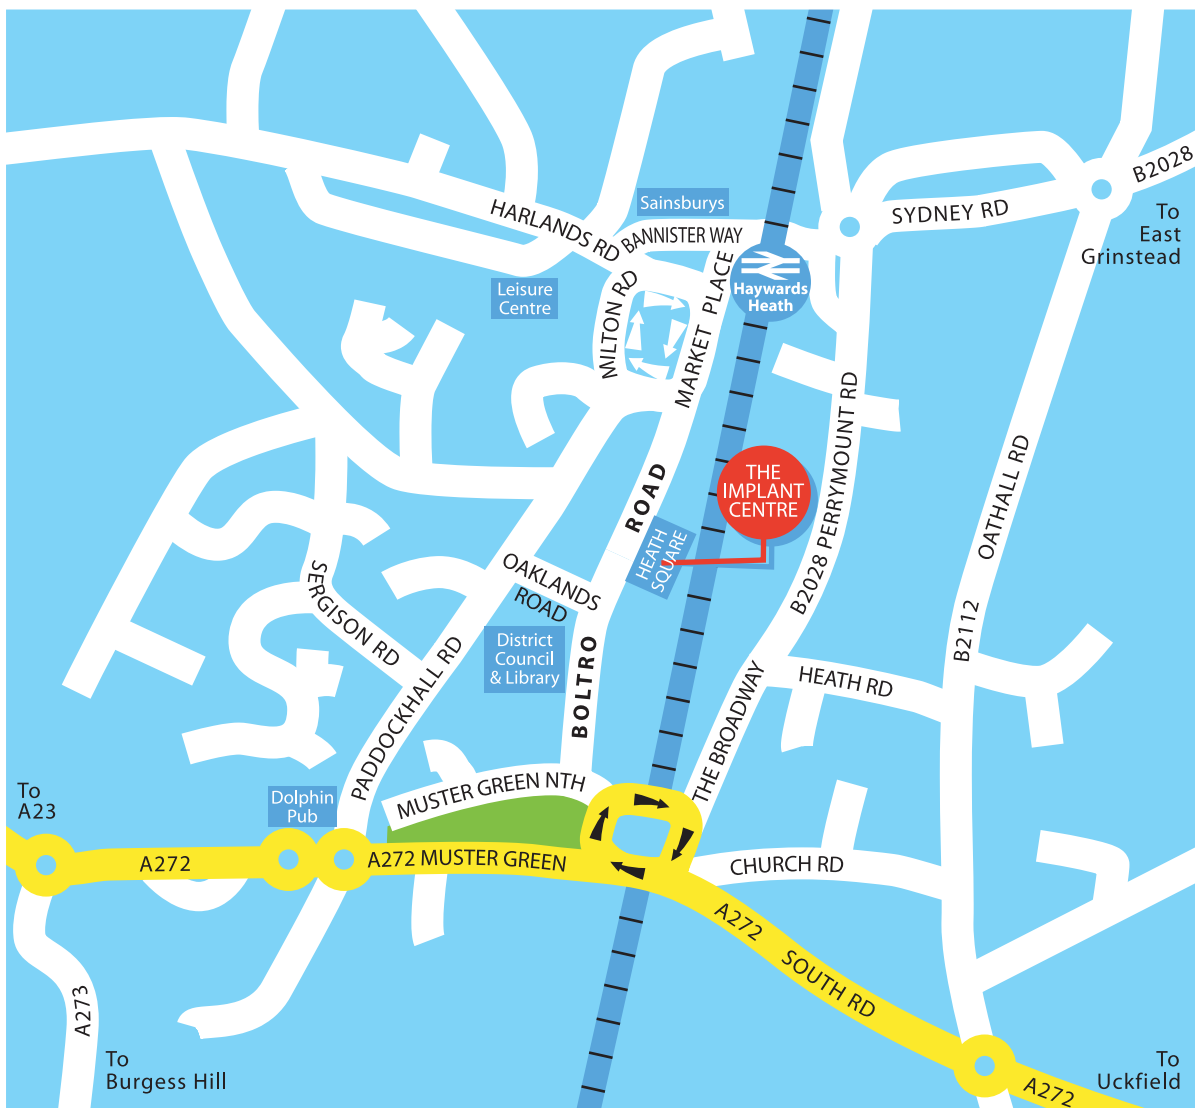

The Implant Centre

How to find us