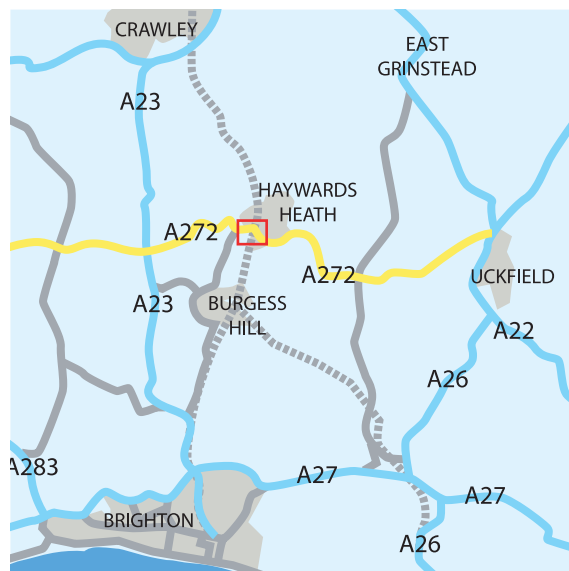

The Implant Centre

How to find us

From the A272 East (Kent, Tunbridge Wells, Uckfield, Lewes, Newick)

Entering Haywards Heath on the A272 you will pass the Birch Hotel on your left and at the next roundabout by the Princess Royal Hospital, continue straight ahead onto Franklynn Road. At the next roundabout, take the second exit into South Road (Haywards Heath High Street).

Heath Square can be found approximately half way down Boltro Road on the right hand side just past Winkfield Court (residential flats) and before the Job Centre. There is a red pillar (Post) box directly outside Heath Square.

No.5 is situated in the far right hand corner of Heath Square and The Implant Centre is based on the ground floor.

From the A272 West (A/M23, M25, Brighton, London, Horsham, Guildford)

From the A23, take the exit signposted Haywards Heath / Petersfield) and at the roundabout take the second exit onto Bolney Road, A272 signposted to Haywards Heath. Follow this road to Ansty.

No.5 is situated in the far right hand corner of Heath Square and The Implant Centre is based on the ground floor.

On Foot From Haywards Heath Station:

Exit Haywards Heath station at the main exit and turn left under the railway bridge into Market Place. Follow the road alongside the station, past the secondary station entrance up the hill into Boltro Road.